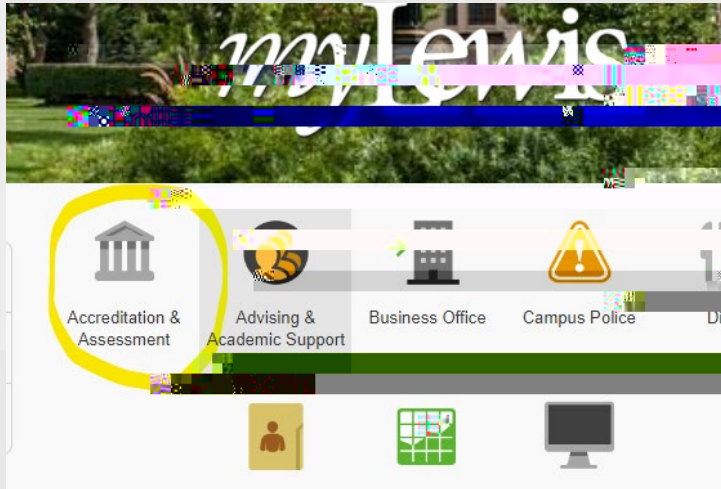

Logging into Student Learning & Licensure

- Single Sign On in myLewisPortal
- Log into youmyLewisPortal
- Accreditation & Assessment tab
- Watermark Tool
- Student Learning & Licensure

Your screen once logged in.

In Progress tab shows your courses and you can filter by Term or Course

Log in Help Links from Watermark

Administrators/Faculty: How to access your account [Logging in]

<https://support.watermarkinsights.com/hc/en-us/articles/20416106781211-AdministratorsFacultyHow-to-access-your-accountLogging-in>